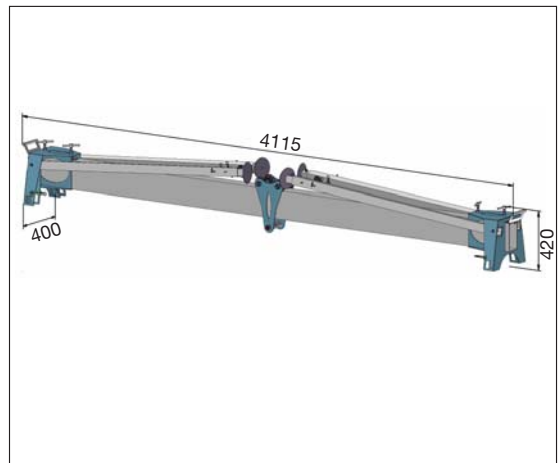

Order No.	Model	Safe Working Load	Weight
530 075	Aluminium crane AK 750 with trolley LK 750	750 kg	85 kg
722 031	Manuel chain hoist HZB 1,0, lifting height 3 m, construction height 453 mm	1.000 kg	13 kg
048 672	Locking device for trolley LF 750	750 kg	8 kg
530 150	Aluminium crane AK 1500 with trolley LK 1500	1.500 kg	105 kg
722 041	Manuel chain hoist HZB 2,0, lifting height 3 m, construction height 555 mm	2.000 kg	18 kg
048 671	Locking device for trolley LF 1500	1.500 kg	9 kg
048 648	Hand-Geared Trolley (total height + 80 mm)	1.500 kg	10 kg
048 641	Erection aid (2 pieces)		3 kg