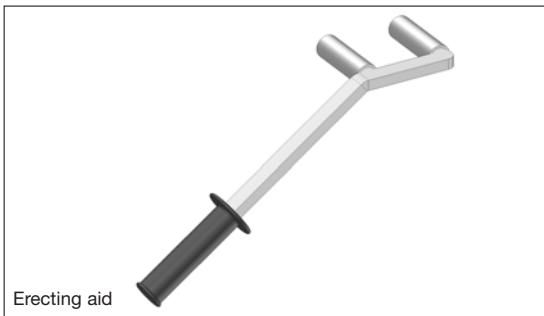

530

Aluminium Crane

Optional extras:
Trolley with locking device LF
Manual chain hoist HZB
Steele clamp STZ

Special design: 2 beams,
Safe Working Load 3,200 kg

- Light weight aluminium construction
- Continuously adjustable width
- Adjustable length of supports
- Erection aid on request
- Foldable construction, light transportation and easy assembly

The perfect aluminium crane for the fast erection and dismantling. Ideal for site changes.

Beam and supports of the crane are manufactured of high quality aluminium profiles. This makes the construction very light and can be easily carried by two people.

Due to link joints between beam and supports the crane is easily erected by one person: fold out the four supports, secure with bolts and adjust to the height required. In this case the erecting aid would prove to be useful, available as accessory.

As a standard delivery the distance between the supports can be continuously adjusted on both sides via two screw adjustments.

The length of the supports can be adjusted; a big advantage when operating on uneven ground.