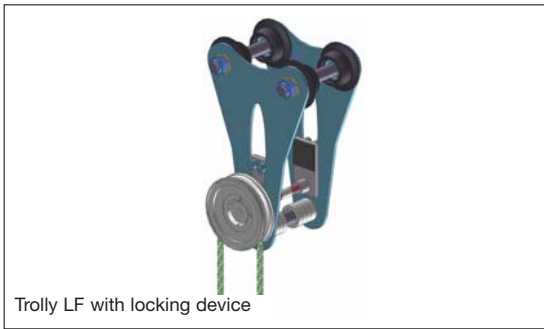

530

Aluminium Crane

Optional extras:
Trolley with locking device LF
Manual chain hoist HZB
Steele clamp STZ

Special design: 2 beams,
Safe Working Load 3,200 kg

- Light weight aluminium construction
- Continuously adjustable width
- Adjustable length of supports
- Erection aid on request
- Foldable construction, light transportation and easy assembly

The perfect aluminium crane for the fast erection and dismantling. Ideal for site changes.

Beam and supports of the crane are manufactured of high quality aluminium profiles. This makes the construction very light and can be easily carried by two people.

Due to link joints between beam and supports the crane is easily erected by one person: fold out the four supports, secure with bolts and adjust to the height required. In this case the erecting aid would prove to be useful, available as accessory.

As a standard delivery the distance between the supports can be continuously adjusted on both sides via two screw adjustments.

The length of the supports can be adjusted; a big advantage when operating on uneven ground.