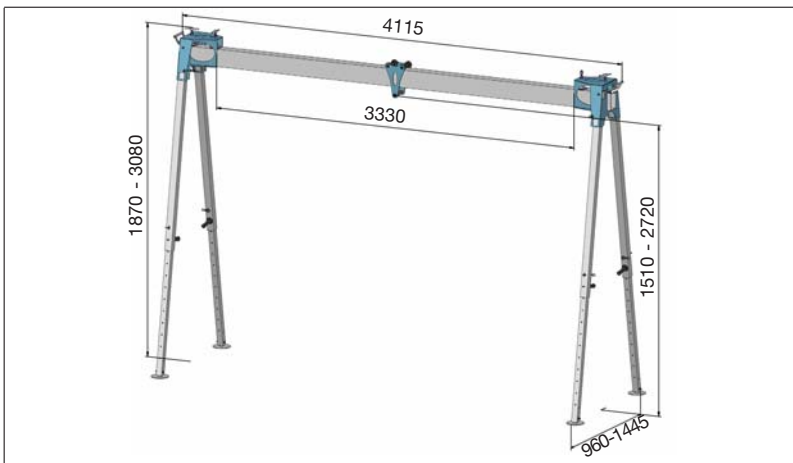

Order No.	Model	Safe Working Load	Weight
530 075	Aluminium crane AK 750 with trolley LK 750	750 kg	85 kg
722 031	Manuel chain hoist HZB 1,0, lifting height 3 m, construction height 453 mm	1.000 kg	13 kg
048 672	Locking device for trolley LF 750	750 kg	8 kg
530 150	Aluminium crane AK 1500 with trolley LK 1500	1.500 kg	105 kg
722 041	Manuel chain hoist HZB 2,0, lifting height 3 m, construction height 555 mm	2.000 kg	18 kg
048 671	Locking device for trolley LF 1500	1.500 kg	9 kg
048 648	Hand-Geared Trolley (total height + 80 mm)	1.500 kg	10 kg
048 641	Erection aid (2 pieces)		3 kg